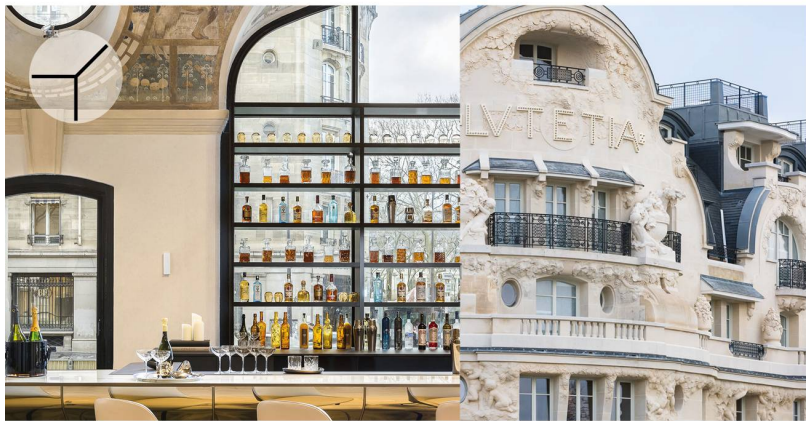

THE ART OF THE
ICONIC

THE SET HOTELS

PARIS . AMSTERDAM . LONDON

COUP de

> TRAVEL REQUEST

ATELIER VOYAGE . JET SETTERS NEWS . 2018 . EDITION No. 36